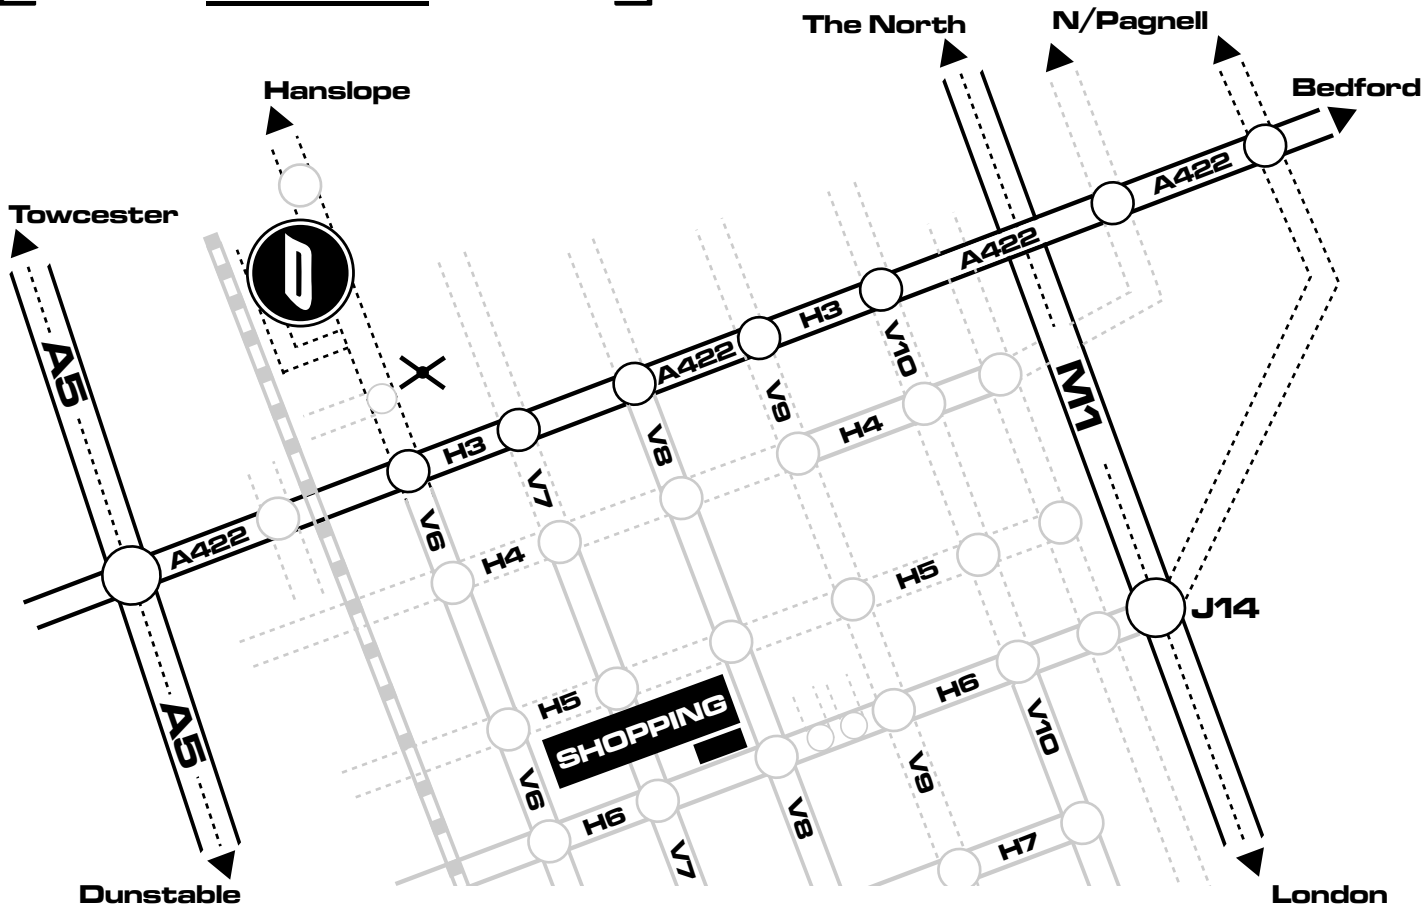

DIRECTIONS FROM M1 - DREAD LTD

WE HAVE MOVED

7 Fingle Drive Stonebridge Milton Keynes Bucks MK13 0AT

Leave M1 @ J14 turn
(RIGHT if travelling NORTH)
(LEFT if travelling SOUTH)
 towards Newport Pagnell, at the roundabout bare left towards MK North (A422). Travel over 5 Roundabouts at the 6th take the third exit heading towards Wolverton (Grafton Street - V6). straight over the next roundabout, you will have a Windmill to your right and you will pass under 2 bridges, take next Left, YOU ARE NOW IN FINGLE DRIVE.

KEY:

DIRECTIONS FROM M1

DIRECTIONS FROM A5